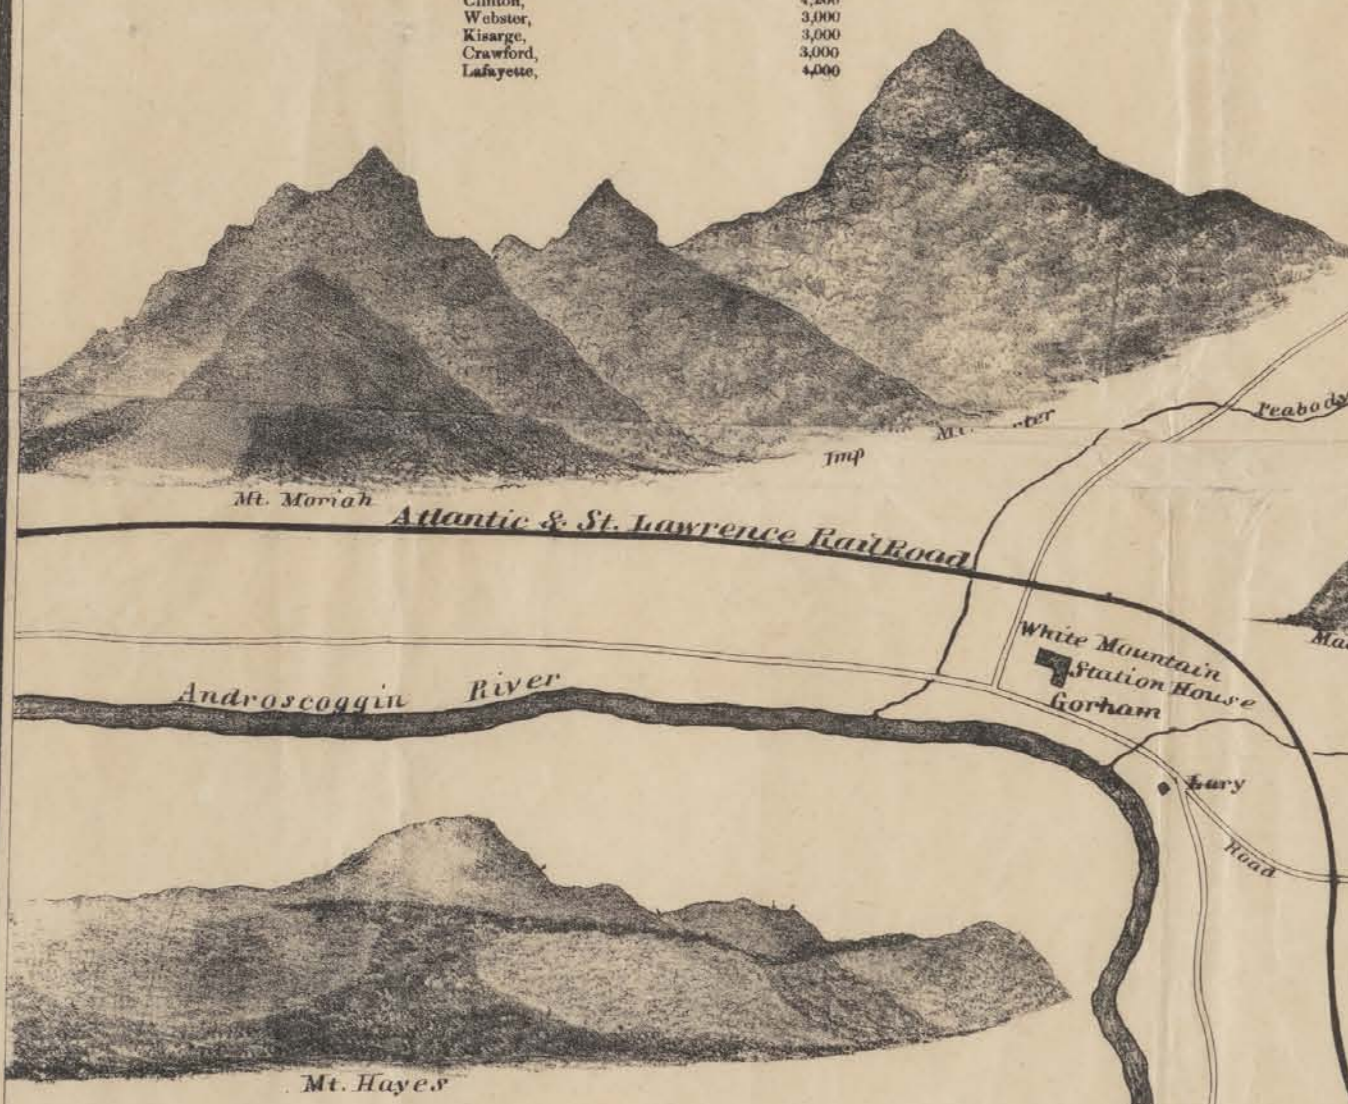

MAP OF THE WHITE MOUNTAINS, N. H.

Drawn by *Franklin Savitt, guide*
1852.

J. H. Bufford's Lith. Boston.